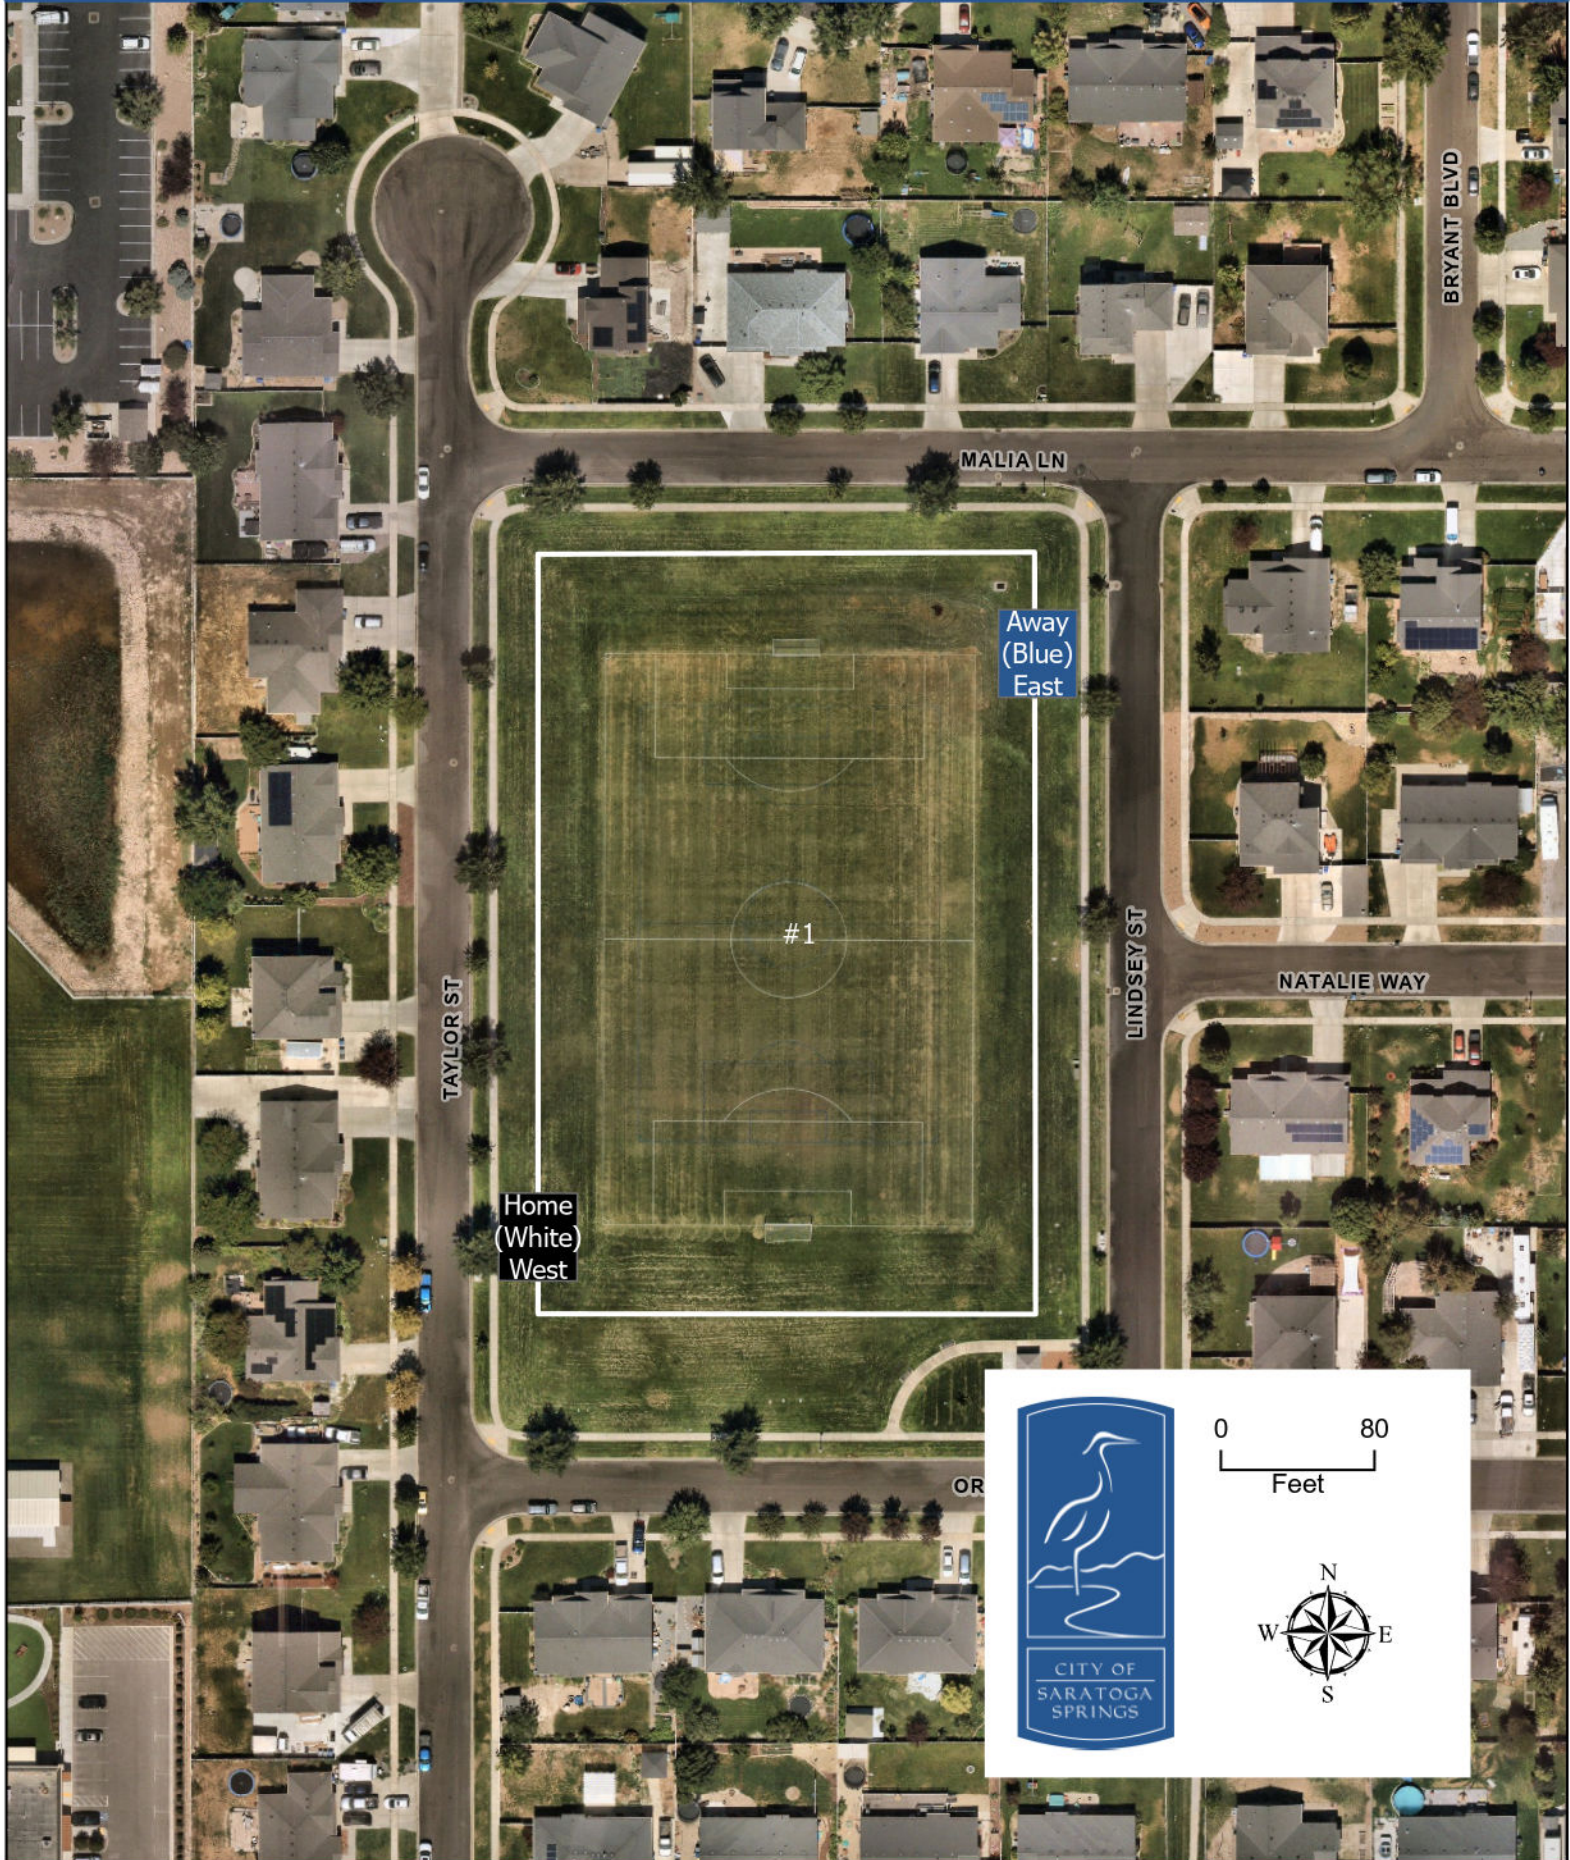

# Inlet Park Soccer Map

3 March 2025

# Triton Park Soccer Map

# Saratoga Ridge Park Soccer Map

The City of Saratoga Springs logo features a stylized bird above the text 'CITY OF SARATOGA SPRINGS'. To the right of the logo is a scale bar showing 0 to 80 feet. Below the scale bar is a compass rose with cardinal directions N, S, E, and W.

# Shay Park Soccer Map

3 March 2025